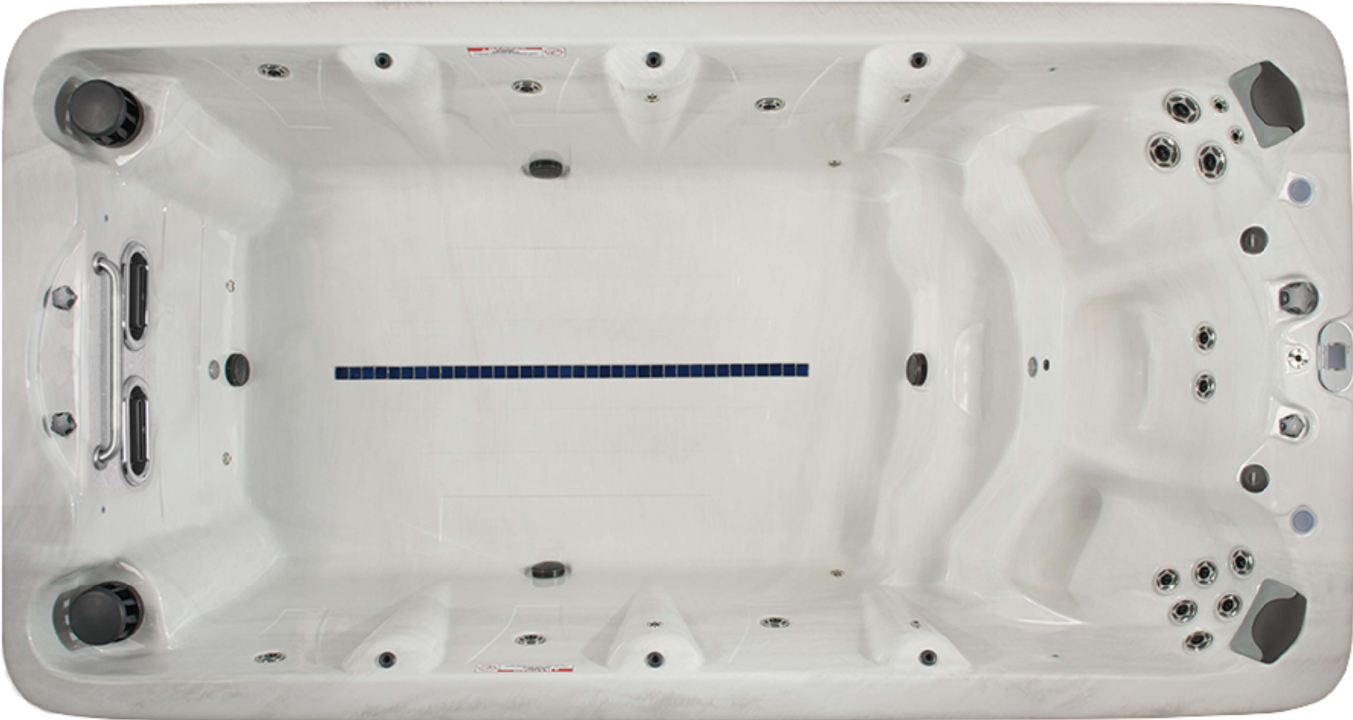

ML4

Specification	Measurement
Dimensions	168" x 90"
Depth	50"
Capacity	3
Water Capacity	1,400 gallons
Weight	2,000 / 13,200 lbs
Total Jets	26

Feature	
Pump 1: 56 Frame 2-Speed 6.0 bHP	Standard
Pump 2: 56 Frame 2-Speed 6.0 bHP	Standard
Pump 3: 56 Frame 2-Speed 6.0 bHP	Standard
Steel Sub-Structure	Standard
DuraMAAX™ Cabinetry	Standard
Molded Bottom Pan	Standard

Northern Exposure® Insulation System	Standard
Freeze Protection	Standard
Pillows	QTY: 2
Stainless Steel Jets	Standard
3.5" LED Underwater Spa Light	Standard
Illuminated Cup Holders	QTY: 2
LED Illuminated Swimline	Standard
Aurora Cascade Water Feature	QTY: 6
SmartTouch2 Controls	Standard
Wifi Connectivity	Standard
Bluetooth Music System	Option
CleanZone™ System	Option
CleanZone™ II UV System	Option
Exercise Kit Resistance Bands	Option
Exercise Kit Resistance Bands with Oars	Option
Swim Tether	Option